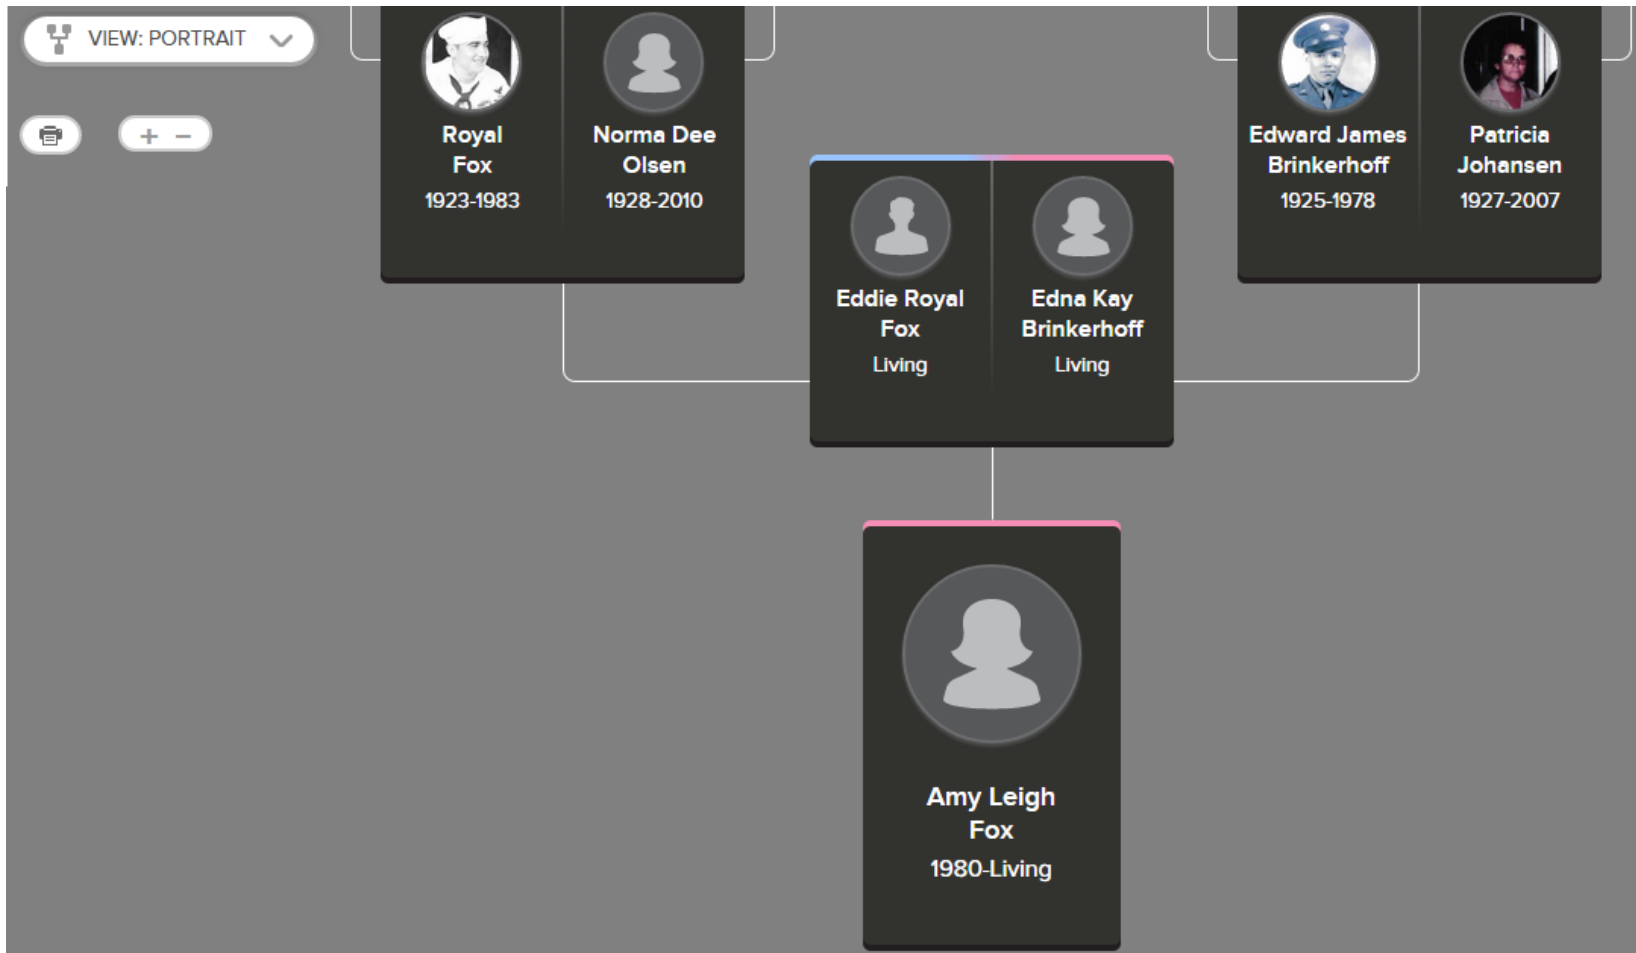

Revoke Access

AmericanAncestors.org

Revoke Access

Different Tree Views

Family Tree

Traditional

DESCENDANCY

VIEW: DESCENDANCY GENERATIONS: 1 2 3 4 Show

Icons: Person, Person with speech bubble, Person with magnifying glass

Fan Chart

Portrait

Person Page

TREE PERSON FIND LISTS WHAT'S NEW HELP OTHERS

 **Edward Williams Fox Sr.**
1 August 1833 – 1 March 1911 · LHP8-GCB
View Tree Watch

Details Memories **3** Ordinances

Vitals | Other | Family | Sources **14** | Discussions **0** | Notes **2**

Life Sketch

[+ Add](#)

Close

Vital Information

[Open Details](#)

Name
Edward Williams Fox Sr.