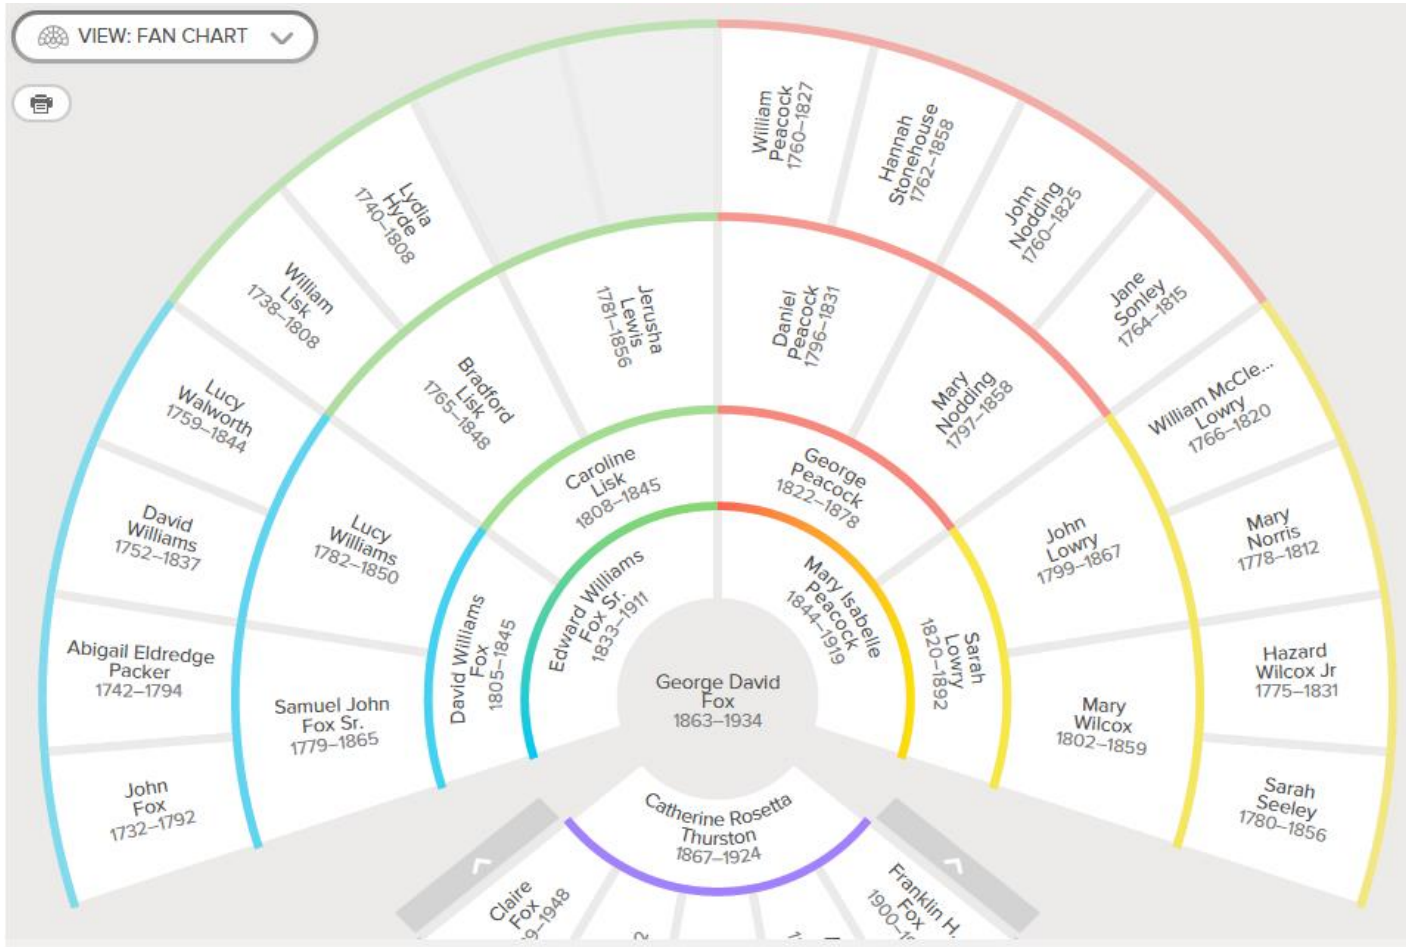

Revoke Access

AmericanAncestors.org

Revoke Access

Different Tree Views

Family Tree

Traditional

DESCENDANCY

VIEW: DESCENDANCY GENERATIONS: 1 2 3 4 Show

Icons: Person, Person with speech bubble, Person with magnifying glass

Fan Chart

Portrait

Person Page

TREE PERSON FIND LISTS WHAT'S NEW HELP OTHERS

 **Edward Williams Fox Sr.**
1 August 1833 – 1 March 1911 · LHP8-GCB
View Tree Watch