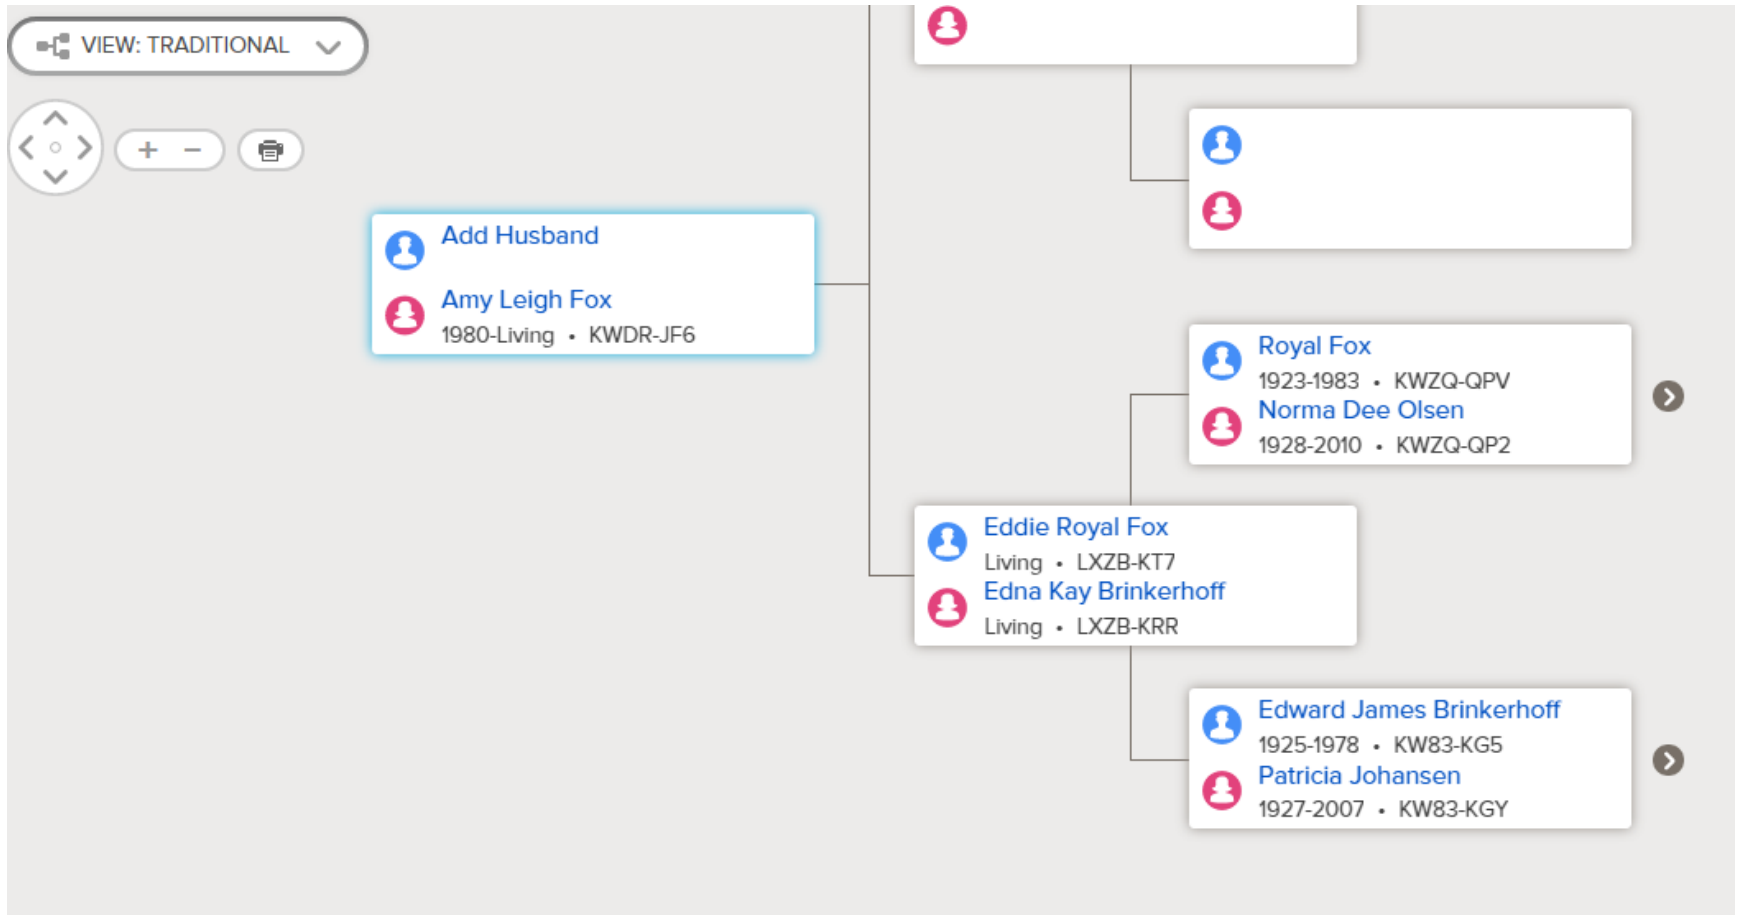

Revoke Access

AmericanAncestors.org

Revoke Access

Different Tree Views

Family Tree

Traditional

DESCENDANCY

VIEW: DESCENDANCY GENERATIONS: 1 2 3 4 Show

Icons: Person, Person with speech bubble, Person with magnifying glass

Fan Chart

Portrait

Person Page

TREE PERSON FIND LISTS WHAT'S NEW HELP OTHERS

 **Edward Williams Fox Sr.**
1 August 1833 – 1 March 1911 · LHP8-GCB
View Tree Watch

Details **Memories 27** Ordinances

Photos 7 | Documents 19 | Stories 1 | Audio 0

Photos

+ Add

Close

Map of Mountain Dell near Virgin, Utah

The William Tapscott was one of the largest full-rigged ships built in Maine during the 1850s. She was a typical "Down Easter"-sturdy, moneymaking, moderately sparred, and designed for carrying capacity. She was a three-decker with a square stern and b...